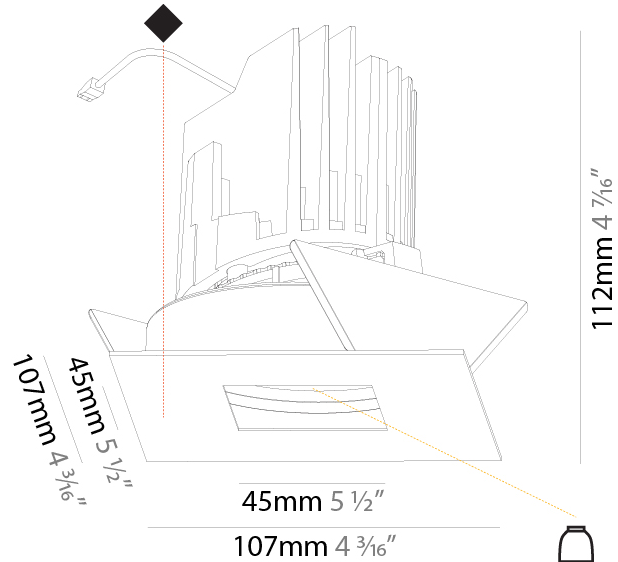

PHYSICAL

Shape: Square
Length (mm): 107
Length (in): 4 ³/₁₆"
Width (mm): 107
Width (in): 4 ³/₁₆"
Depth (mm): 112
Depth (in): 4 ⁷/₁₆"
Ceiling Thickness (mm): 10 / 12.5 / 15
Ceiling Thickness (in): 3/8 or 1/2 or 9/16
Min. Recessing Depth (mm): 130
Min. Recessing Depth (in): 5 ¹/₈"
Light Distribution: Adjustable / Downlight
Weight (kg): 0.479
Weight (lbs): 1.06
Fixture Finish: SSR / BKV / CWI / CRY / HAB / LAG / UFT / ITA / RUA / RUR / MIC / FTG / MYG / TWT / LOD / PUS / FRO / FUP / KIA / POP / BLS / SPG / MEY / GOH / GUM / CHC / COM / ABZ / JAG / OBR / MOS / ROR
Fixture Material: Aluminum Die Cast
Cut-out Measurements: 98mm / 3 7/8"

ELECTRICAL

Lamp Type: LED (Zhaga Standard)
Input Wattage (W): 16.5
Total Output Wattage (W): 14
Dimming: Tri-Mode (Non-Dimming and Phase Dimming (120Vac only) and 0-10V Dimming)
Driver Included: No
Driver Location: Recessed Housing
Driver Type: Constant Current - Universal
Driver Class: Class 2
Housing: See components
Input Voltage (V): 120 - 277
Constant Current (MA): 500

LED

Number of LEDs: 1
Color Temperature (°K): 2700 / 3000 / 3500 / 4000
Max. Delivered Lumen (lm): 940 / 980 / 1029 / 1050
Nominal Lumen (lm): 1386 / 1438 / 1511 / 1542
CRI: >90 CRI
Lamp Life (hrs): 50000

OPTICAL

Reflector°: 20 / 40 / 60
Adjustability: Rotational 355°; Tilt 30°

RATINGS AND CERTIFICATIONS

Certified By: Certified for North American Standards
IP rating: IP20