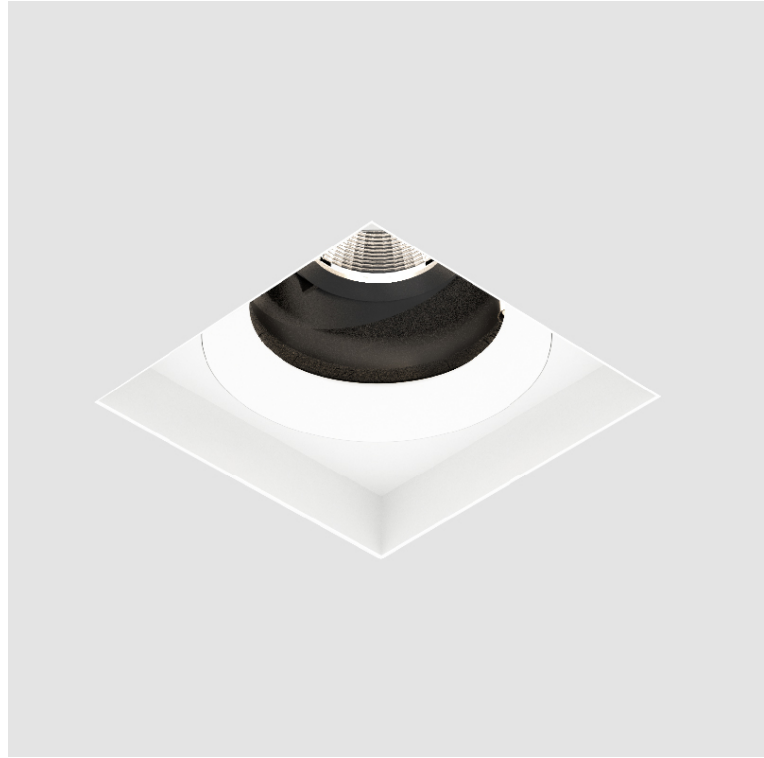

ELECTRICAL

Lamp Type: LED (Zhaga Standard)
Input Wattage (W): 16.5
Total Output Wattage (W): 14.5
Dimming: Tri-Mode (Non-Dimming and Phase Dimming (120Vac only) and 0-10V Dimming)
Driver Included: No
Driver Location: Recessed Housing
Driver Type: Constant Current - Universal
Driver Class: Class 2
Housing: See components
Input Voltage (V): 120 - 277
Constant Current (MA): 500

LED

Number of LEDs: 1
Color Temperature (°K): 2700 / 3000 / 3500 / 4000
Max. Delivered Lumen (lm): 940 / 980 / 1029 / 1050
Nominal Lumen (lm): 1386 / 1438 / 1511 / 1542
CRI: >90 CRI
Efficiency (%): 87.9 / 88.4 / 87.9
Lamp Life (hrs): 50000
Upon Request: RGB-W Tunable White Special Color Temperature Special LED

OPTICAL

Reflector: 20 / 40 / 60
Adjustability: Rotational 355°; Tilt 30°
Upon Request: Special Beam Angles

RATINGS AND CERTIFICATIONS