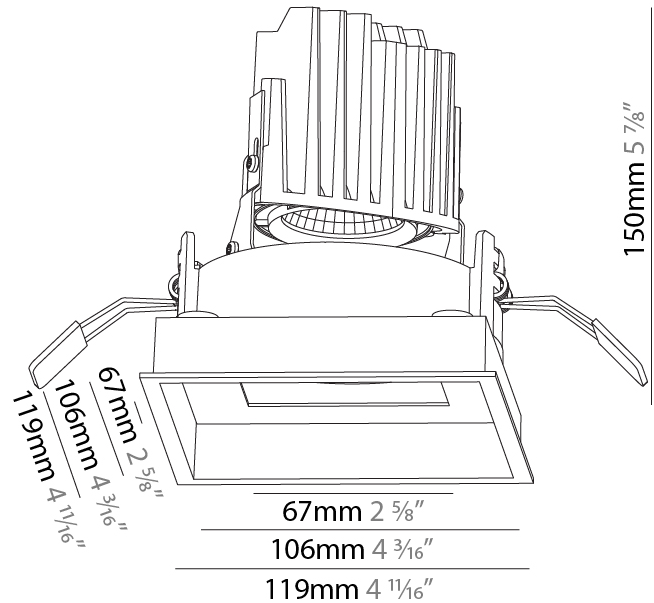

PHYSICAL

Shape: Square
Length (mm): 119
Length (in): 4 11/16
Width (mm): 119
Width (in): 4 11/16
Depth (mm): 150
Depth (in): 5 7/8
Ceiling Thickness (mm): 10 / 12.5 / 15
Ceiling Thickness (in): 3/8 or 1/2 or 9/16
Min. Recessing Depth (mm): 170
Min. Recessing Depth (in): 6 11/16
Light Distribution: Downlight
Weight (kg): 0.69
Weight (lbs): 1.5
Fixture Finish: SSR / BKV / CWI / CRY / HAB / LAG / UFT / ITA / RUA / RUR / MIC / FTG / MYG / TWT / LOD / PUS / FRO / FUP / KIA / POP / BLS / SPG / MEY / GOH / GUM / CHC / COM / ABZ / JAG / OBR / MOS / ROR
Fixture Material: Aluminum Die Cast
Cut-out Measurements: 114mm / 4 1/2" x 114mm / 4 1/2"

ELECTRICAL

Lamp Type: LED (Zhaga Standard)
Input Wattage (W): 16.5
Total Output Wattage (W): 14
Dimming: Tri-Mode (Non-Dimming and Phase Dimming (120Vac only) and 0-10V Dimming)
Driver Included: No
Driver Location: Recessed Housing
Driver Type: Constant Current - Universal
Driver Class: Class 2
Input Voltage (V): 120 - 277
Constant Current (MA): 350

LED

Number of LEDs: 1
Color Temperature (°K): 2700 / 3000 / 3500 / 4000
Max. Delivered Lumen (lm): 940 / 980 / 1029 / 1050
Nominal Lumen (lm): 1386 / 1438 / 1511 / 1542
CRI: >90 CRI
Lamp Life (hrs): 50000

OPTICAL

Reflector: 20 / 40 / 60

RATINGS AND CERTIFICATIONS

Certified By: Certified for North American Standards
IP rating: IP20

114 x 114mm
4 1/2" x 4 1/2"

170mm
6 1/16"

10 | 15mm
3/8" | 9/16"